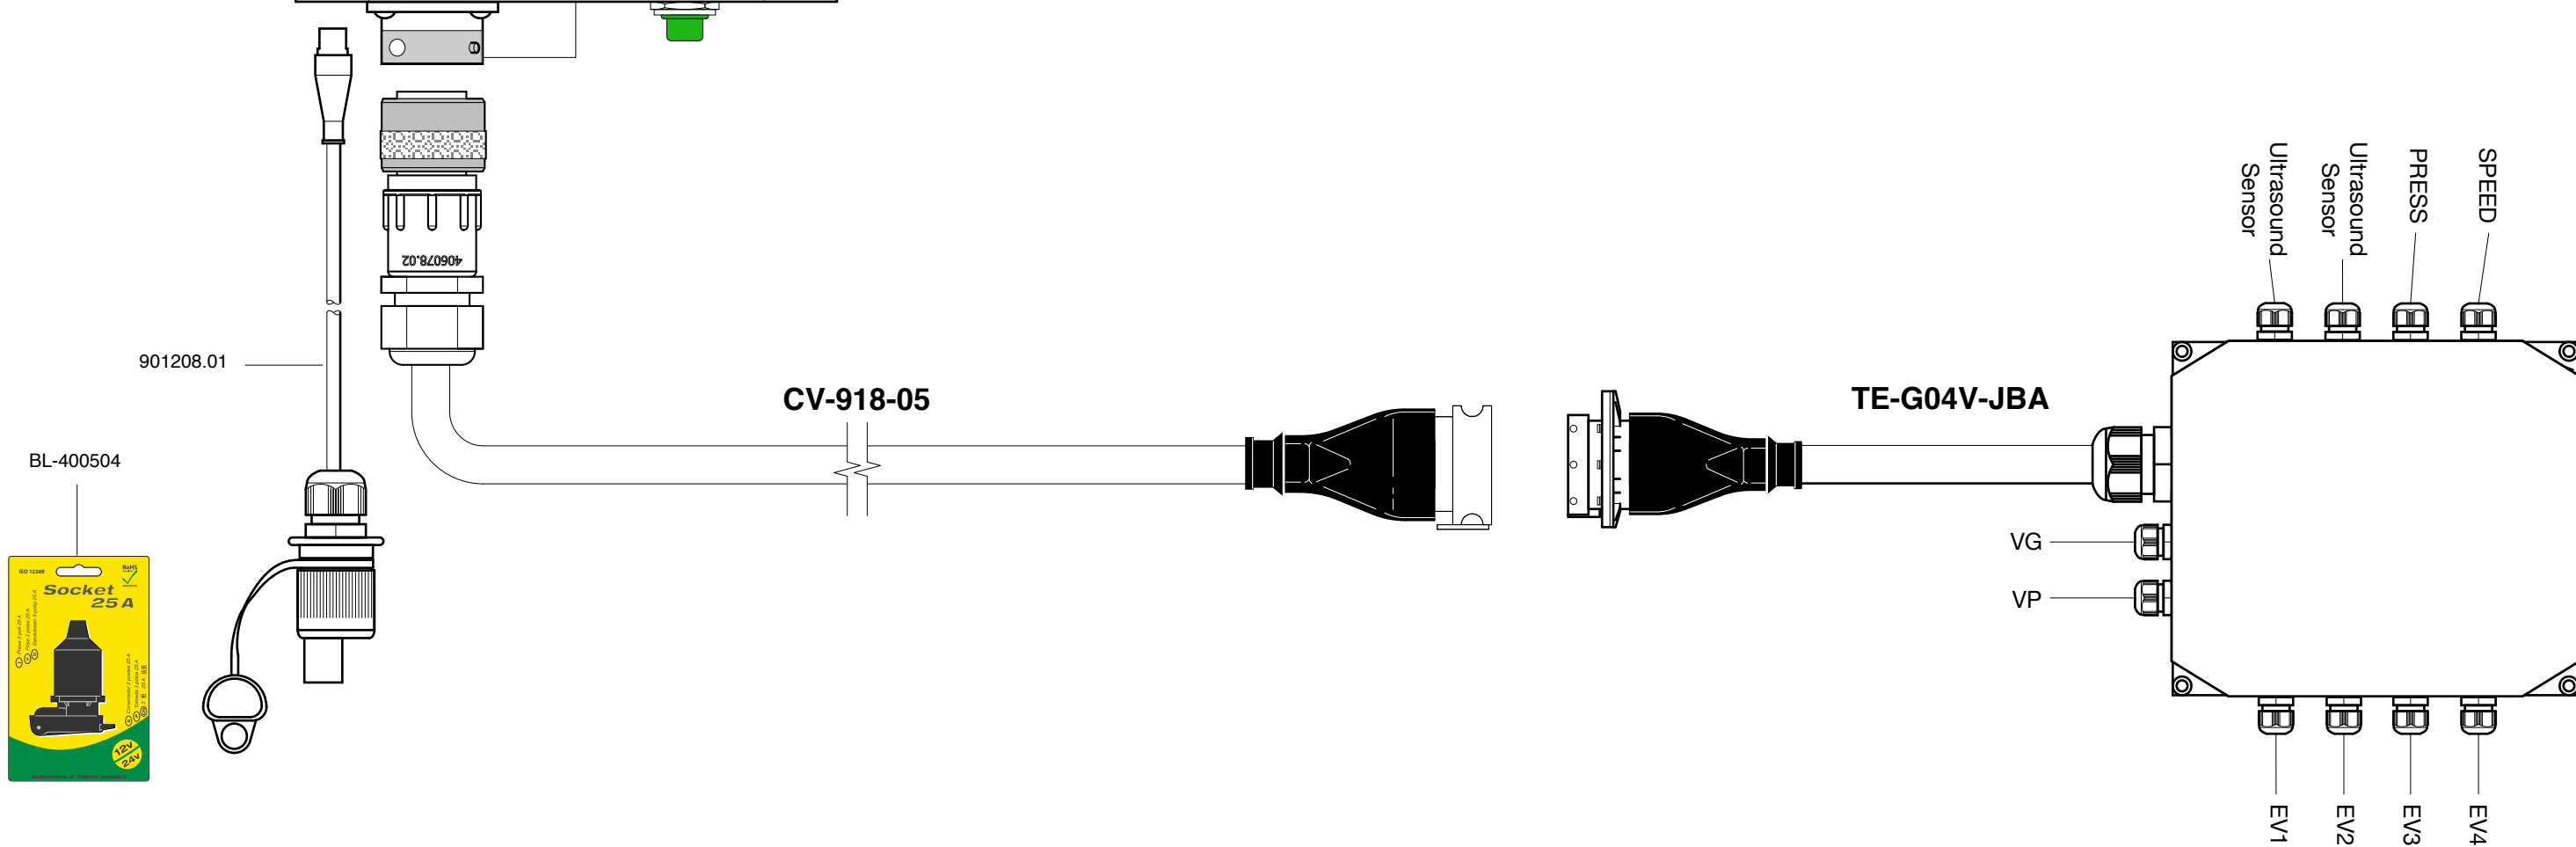

NON COMPRESI NEL KIT / NOT INCLUDED

401938-CPT	Cod. (L = 1 m)	Cod. (L = 6 m)	Model	Wires	Conn. Type	Valves Type
	919085-1,0	919085-6,0	JB sens. SPEED cable	3	Deutsch 3p	-
	919086-1,0	919086-6,0	JB sens. PRESS cable	2	Deutsch 2p	-
	919084-1,0	919084-6,0	JB sens. FLOW cable	3	Deutsch 3p	-
	919089-1,0	919089-6,0	TEEJET Main Sect. valve cable	3	C18	TeeJet, Altek
	919087-1,0	919087-6,0	Press. reg. TEEJET valve cable	2	C18	TeeJet
	919088-1,0	919088-6,0	Inversion valve cable	2	C11	Arag, Geoline, Braglia
	919091-1,0	919091-6,0	ARAG/TEEJET 430 valve cable	3	C11	Arag, TeeJet

Pressor Transducer 790008-60

Speed Sensor 917006-0,5

DATA	MODIFICA	Nome	DATA	MODIFICA	Nome
30/08/2016	Sostituito box 910269 con 910263 e 770071 con TE-G04V-JBA	Rossi			
07/10/2019	Tolto interruttore AUT/MAN	Rossi			
31/01/2022	Sostituito CV-918-04 con CV-918-05	Manghi			