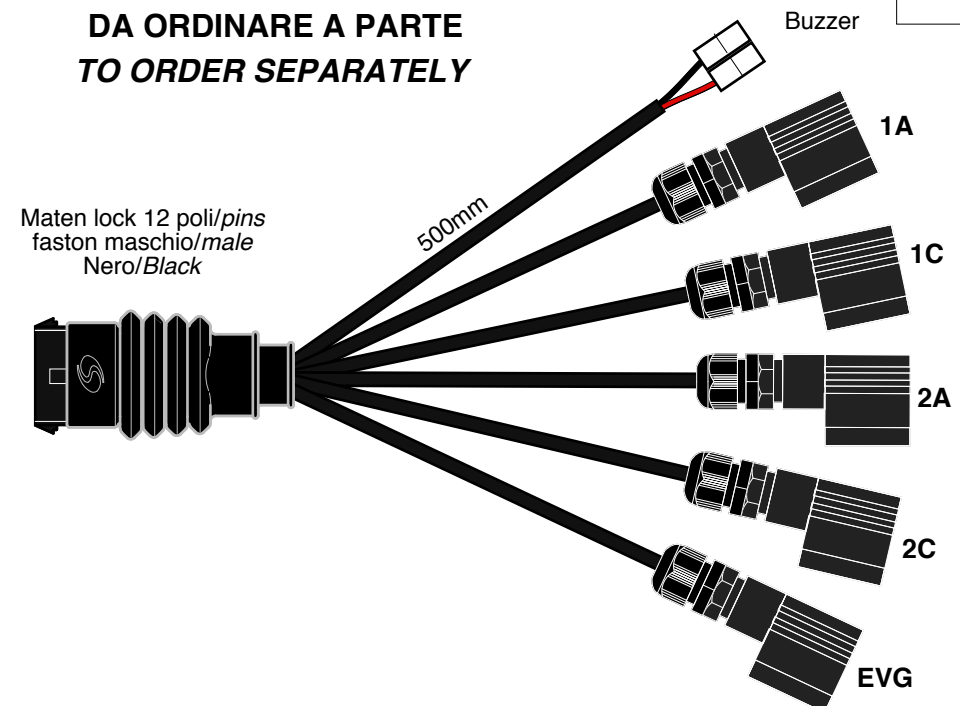

150mm

Maten lock 12 poli/pins  
faston femmina/female  
Nero/Black

919016

150mm

Maten lock 12 poli/pins  
faston maschio/male  
Nero/Black

**DA ORDINARE A PARTE  
TO ORDER SEPARATELY**

Maten lock 12 poli/pins  
faston femmina/female  
Nero/Black

- 919049-3,0 (3000mm)
- 919049-5,0 (5000mm)
- 919049-7,0 (7000mm)
- 919049-9,0 (9000mm)

**DA ORDINARE A PARTE  
TO ORDER SEPARATELY**

Maten lock 12 poli/pins  
faston maschio/male  
Nero/Black

770197

N° 5 conn. C18