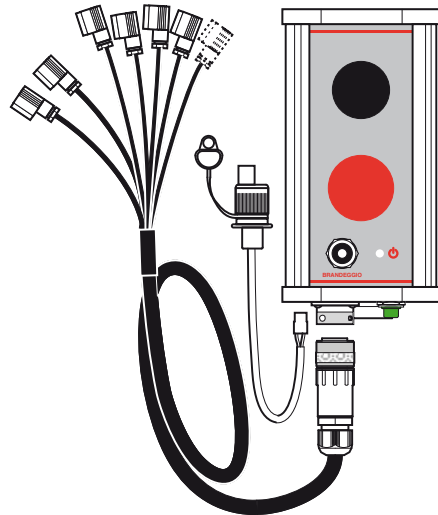

SALVARANI

Box A56/110 con Joystick A56/110 boxes with Joystick

Nuova pulsantiera di controllo con Joystick multifunzione fisso, applicato su profilo e frontale in alluminio. Da una a otto funzioni sull' impugnatura si completa di pulsante d'emergenza, spie di controllo, selettori e comandi di accensione.

Possibilità di personalizzare sia la pulsantiera che il cablaggio.

New control panel with multifunction fixed joystick, fitted on aluminum profile and frontal plate. From one to eight functions on the handle and the kit is including emergency button, control lights, selector switches and power controls.

Possible customized versions on the control box and relating cable.

FIERE / FAIRS

Prossime Manifestazioni in programma
Next scheduled Events

Agritecnica 2009
Hannover
(Germany)

10-14 novembre 2009
november 10-14, 2009